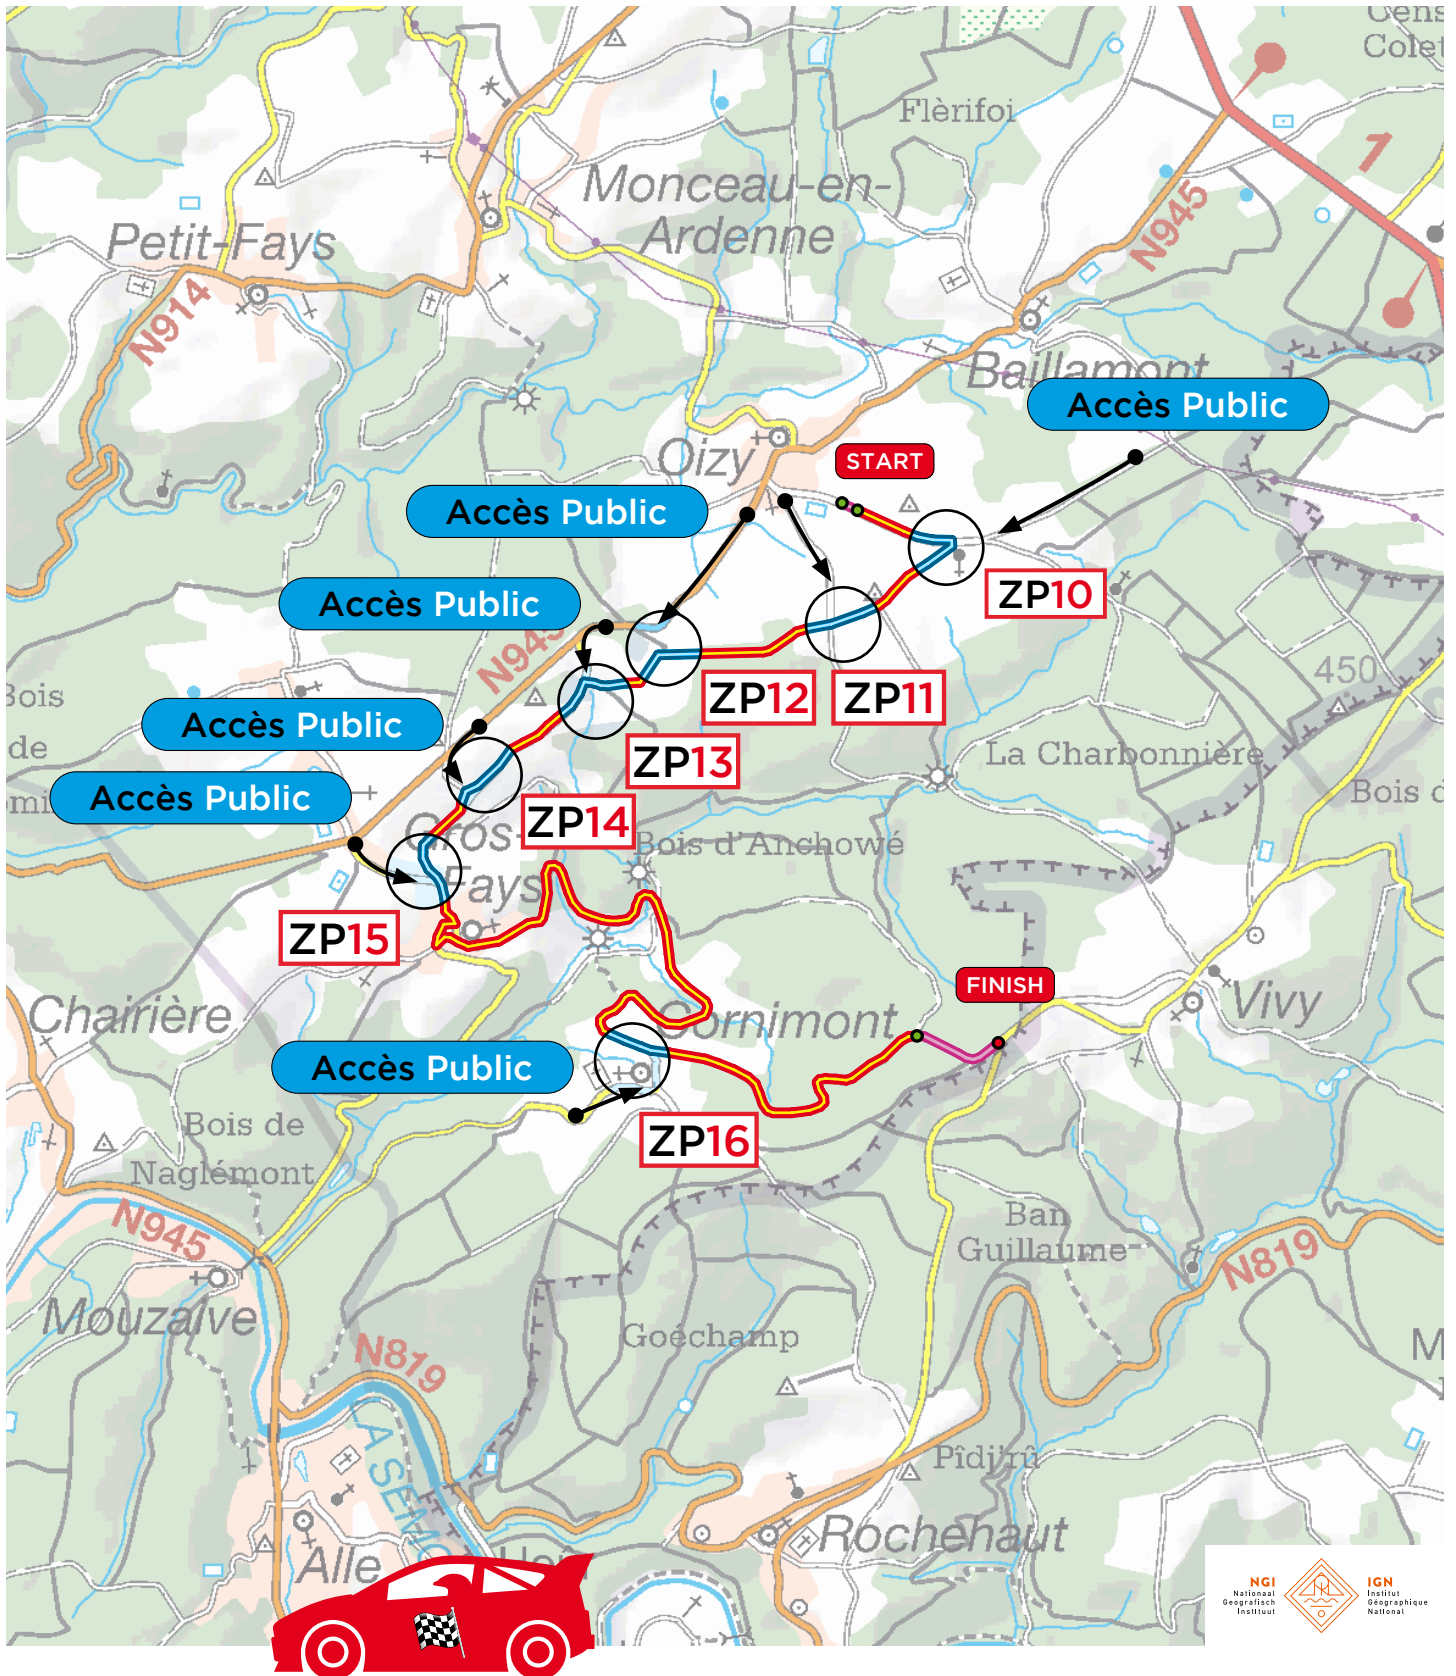

SS 3-7-11 10:25 - 14:54 - 19:23

10,14 km

Special Stage  
NO PUBLIC SECTION