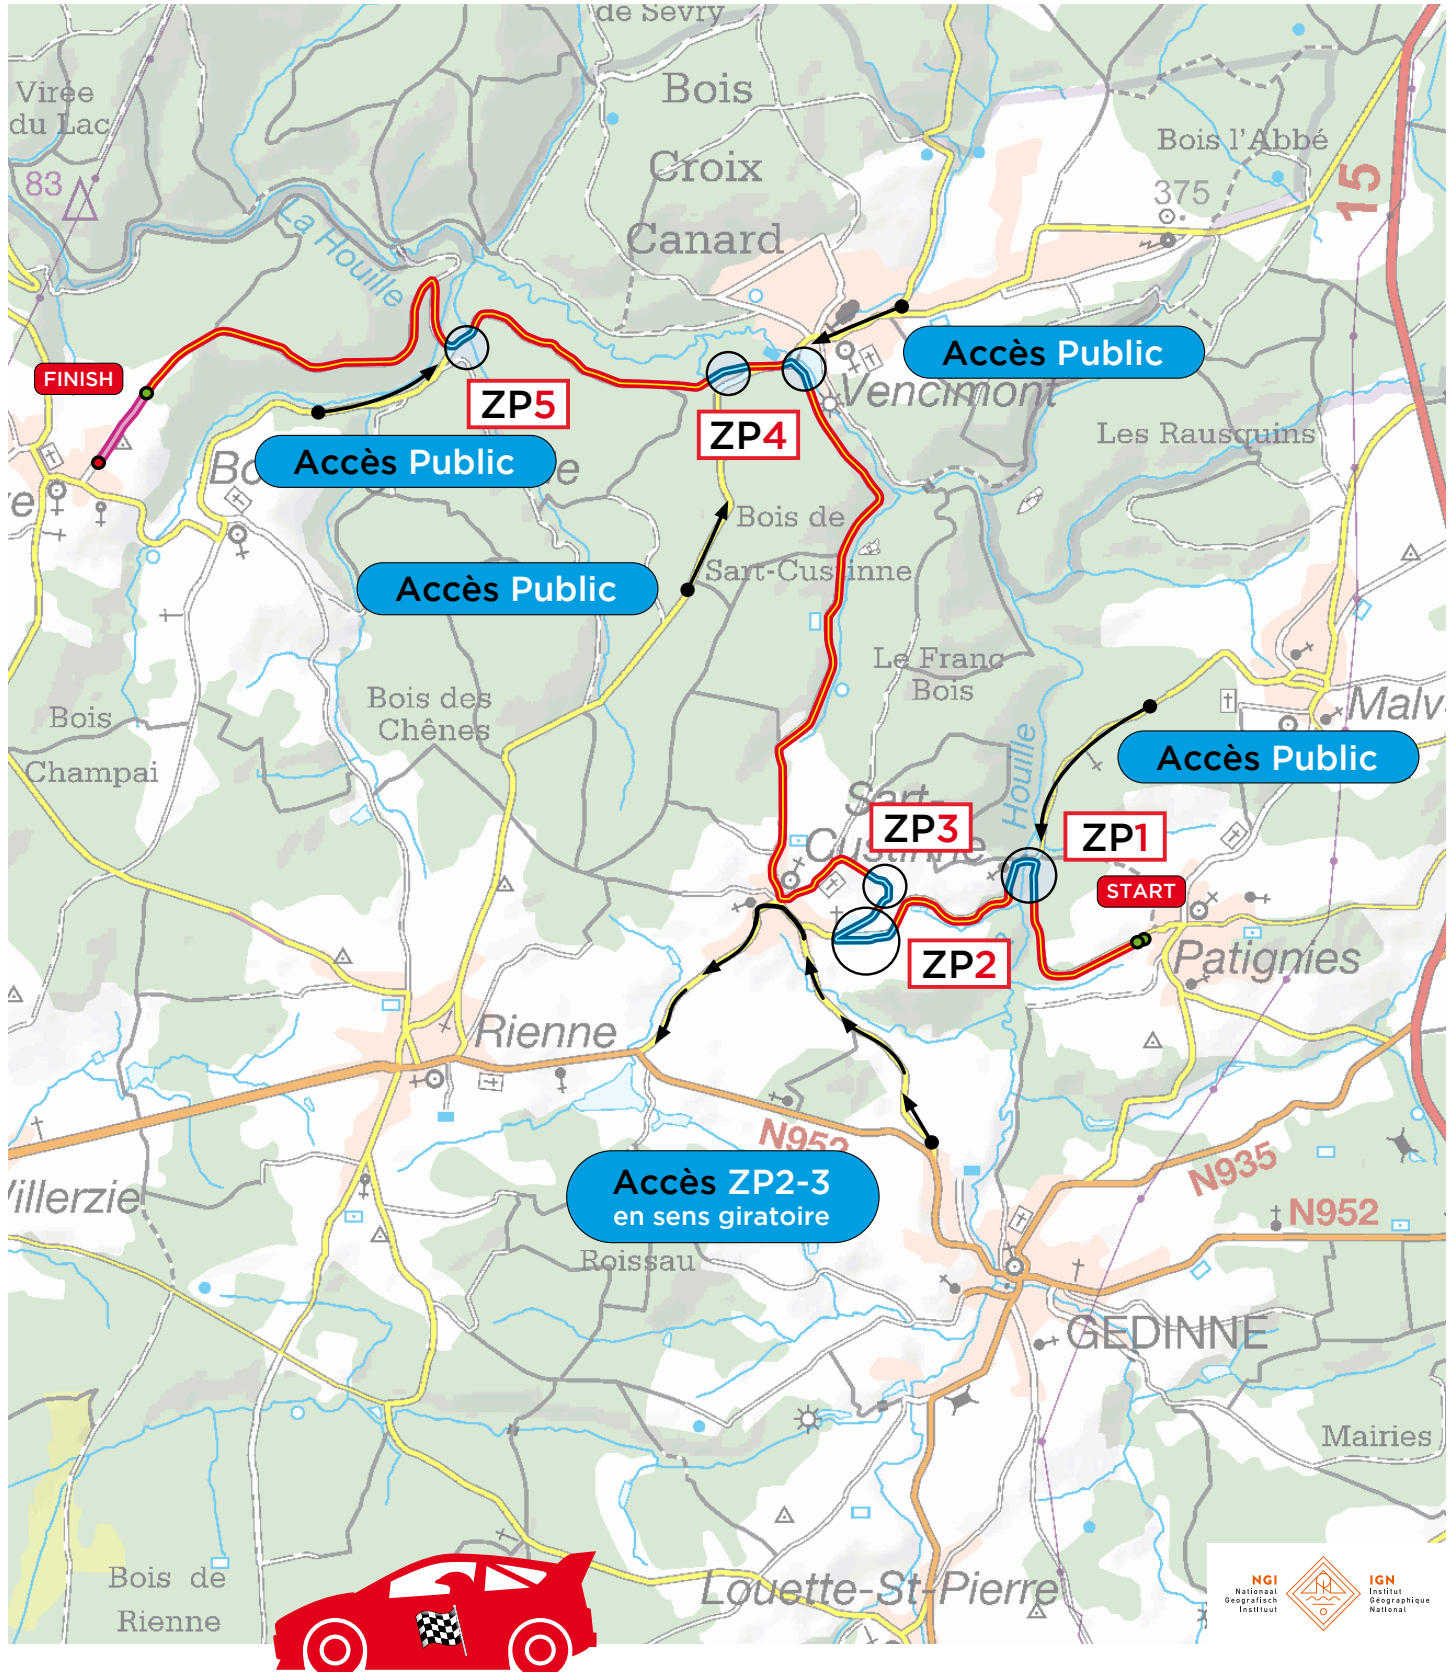

SS 1-5-9

08:48 - 13:17 - 17:46

13,19 km

Special Stage

NO PUBLIC SECTION