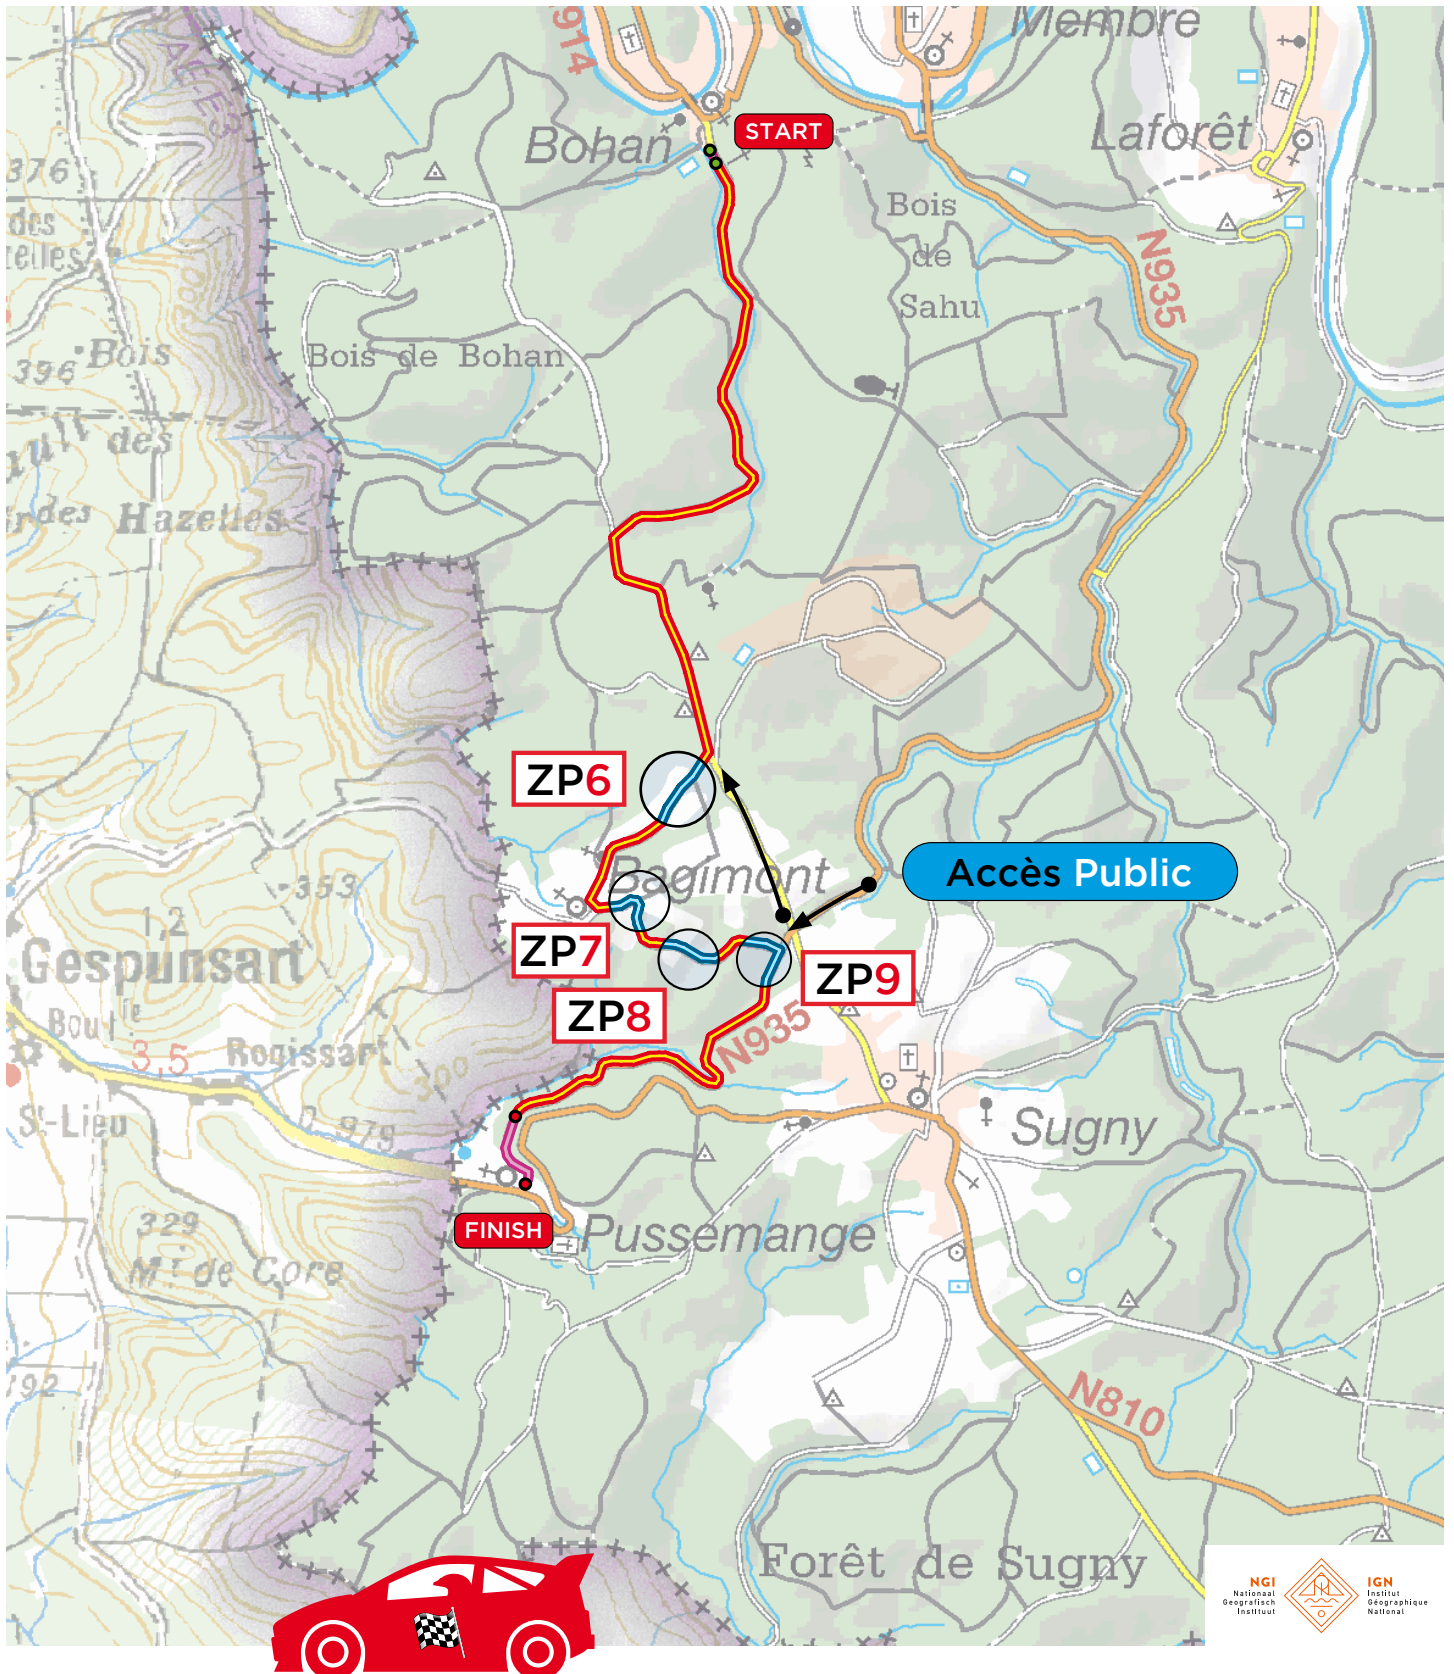

# Bohan

SATURDAY 26 JUNE

VR-sur-  
es  
sem-  
ois-se

SS 2-6-10

09:35 - 14:04 - 18:33

9,03 km

Special Stage

NO PUBLIC SECTION