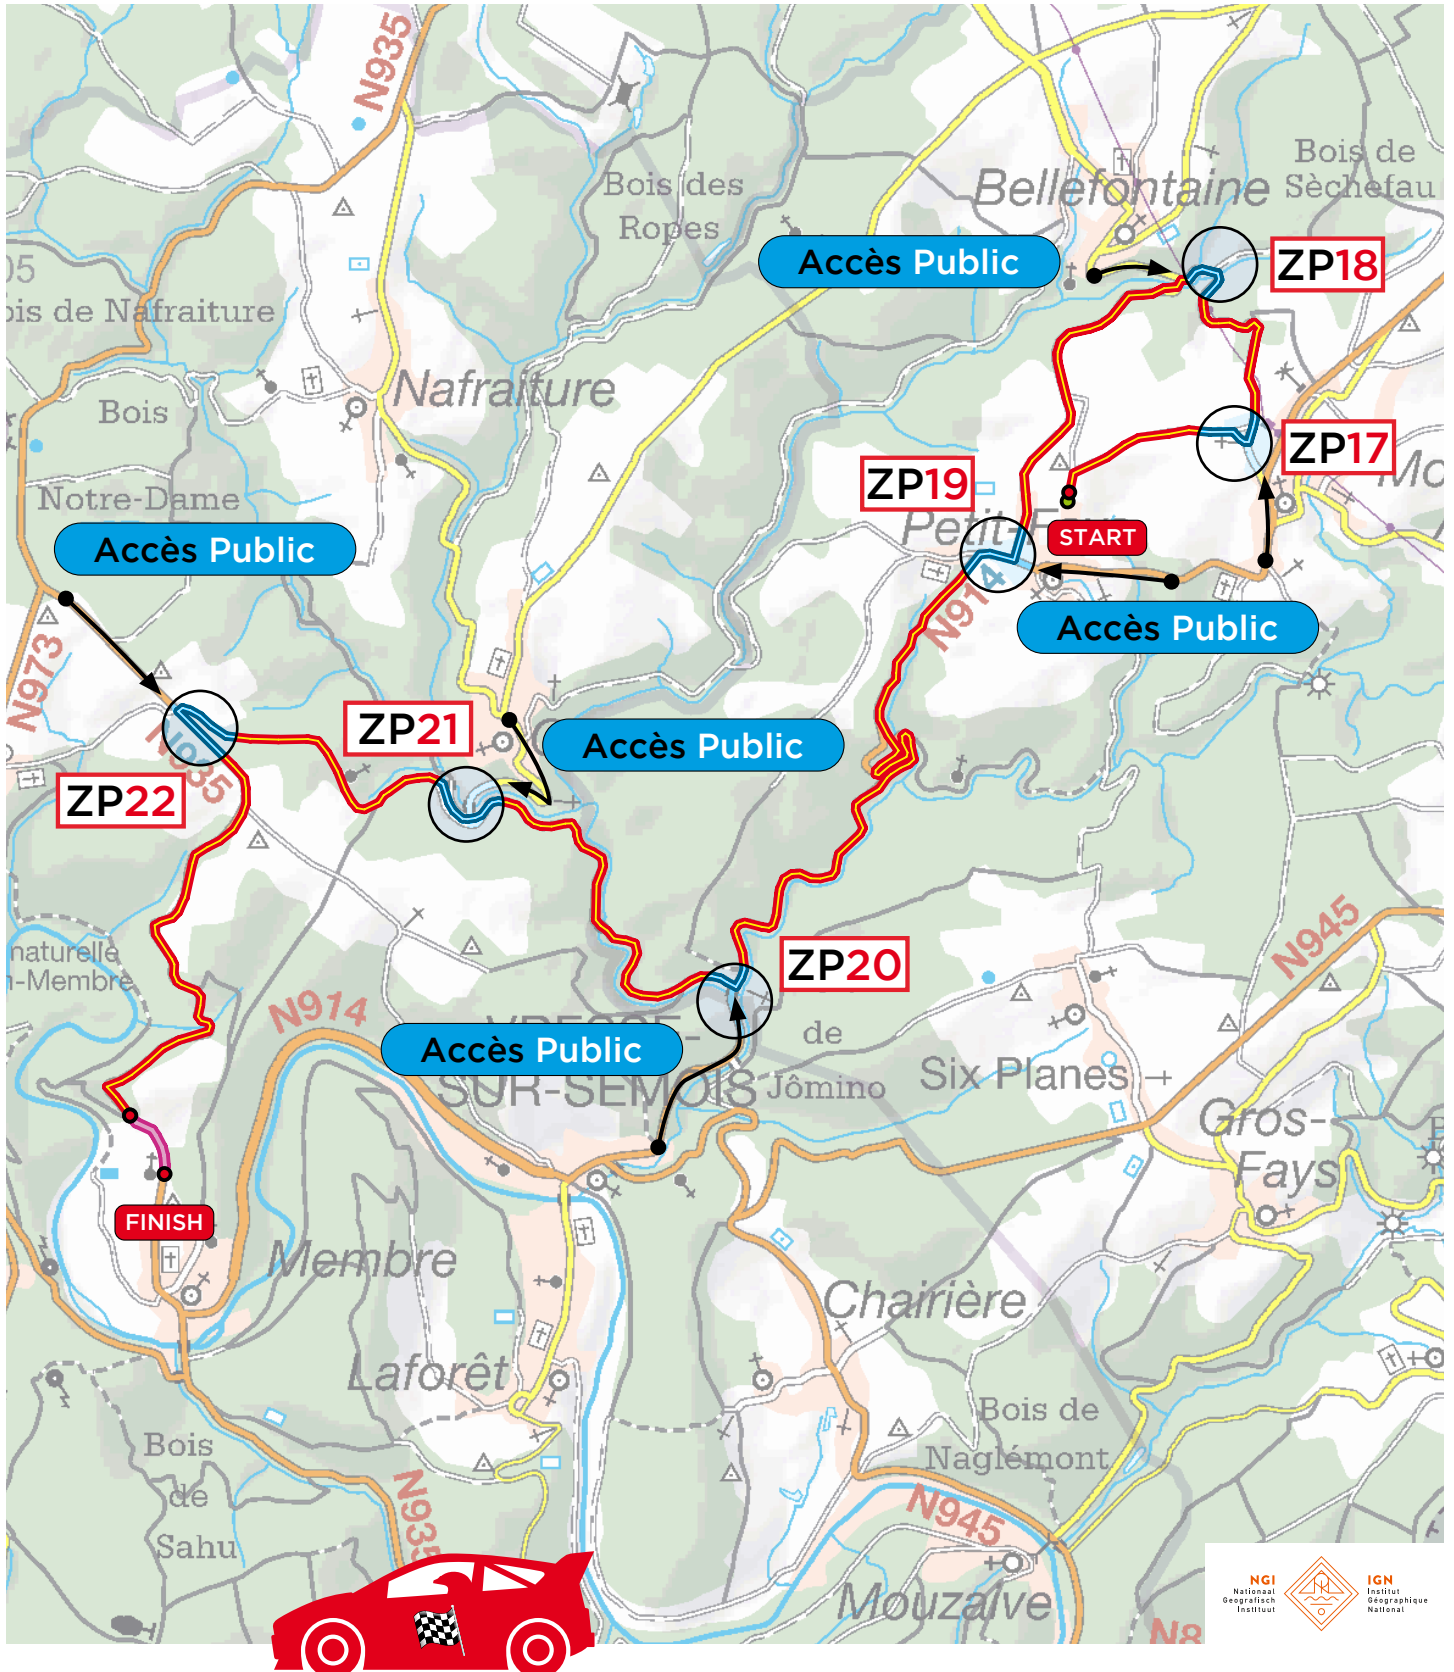

Bellefontaine

SATURDAY 26 JUNE

VR-sur-
es-
sem-
ois-se

SS 4-8-12

10:55 - 15:24 - 19:53

19,34 km

Special Stage

NO PUBLIC SECTION